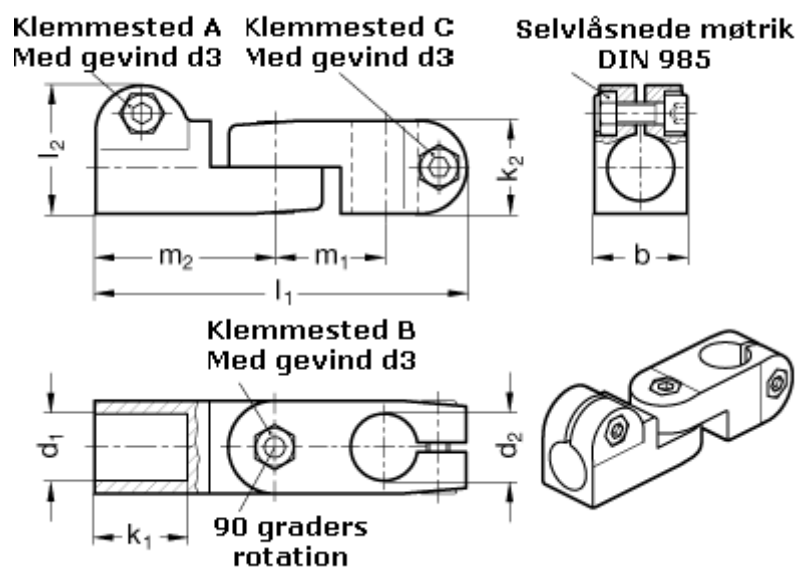

Article number: 20283B18B142BL
Description: E+G swivel clamp
GN283-B18-B14-2-BL

Measures

$b = 25$	$m1 = 29.5$
$d1 = B18$	$m2 = 48.5$
$d2 = B14$	
$d3 = M 6$	
$k1 = 25$	
$k2 = 25$	
$l1 = 100$	
$l2 = 34.5$	